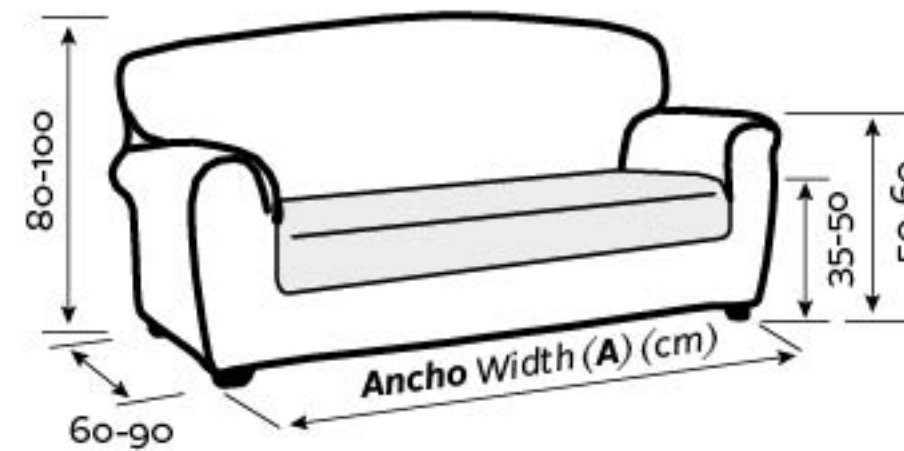

3-SOFA SISTEMA BIKINI {Bikini System Sofa Cover}