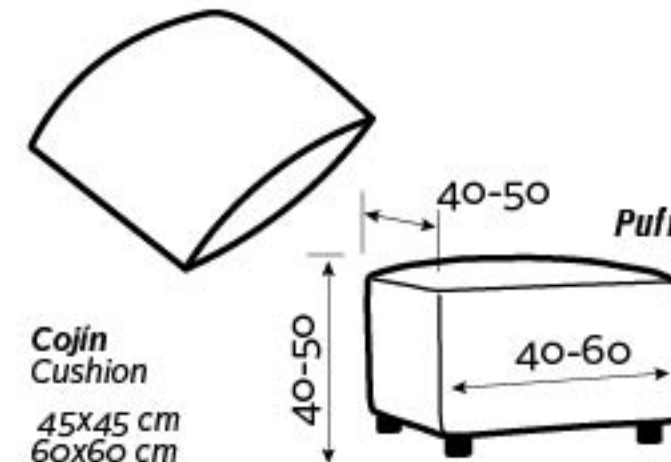

7.-RELAX PIES JUNTOS
{Joined Feet Recliner Cover}

8.-SILLA
{Chair Cover}

Pack 6 Pcs / Pack 2 Pcs
(A) 40-60 / (D) 40-55 cm

Pack 2 Pcs.

9.-PUFF & COJIN
{Puff Cover & Cushion Cover}

RECOMENDACIONES DE USO.
{Recommendations for use}