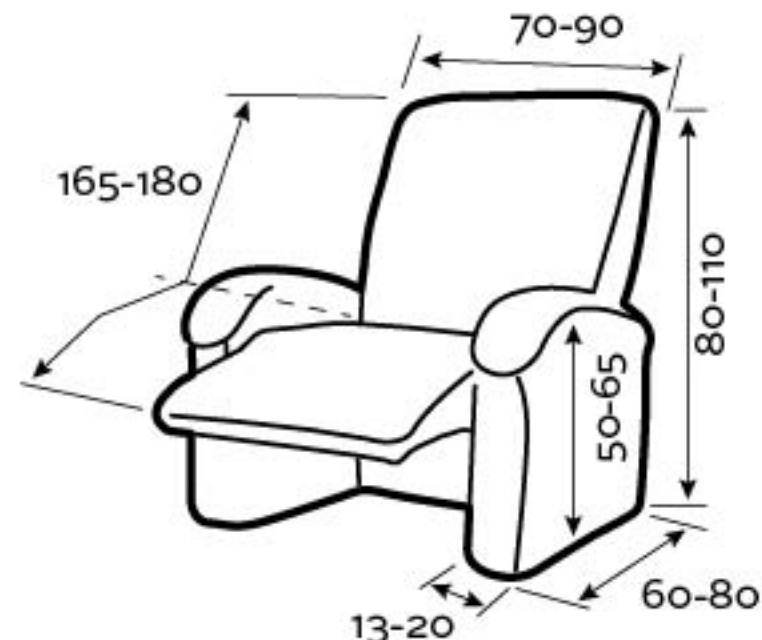

7.-RELAX PIES JUNTOS
{Joined Feet Recliner Cover}