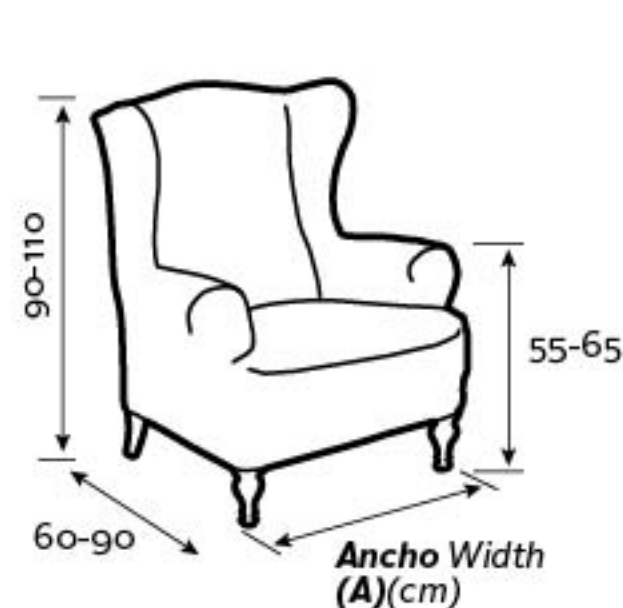

(3).-SOFA COVER – BIKINI SYSTEM.

- *.-Two-piece cover: one for the sofa and one for the cushions.
- *.-There is also an option for individual cushion covers.

4.-OREJERO
{Wing Chair Cover}

Espumas
Contiene/
 1 Plaza - 2 Espumas.
 2 Plazas - 4 Espumas.
 3 Plazas - 4 Espumas.
Contents/
 1 Seater - 2 FoamBars.
 2 Seats - 4 FoamBars.
 3 Seats - 4 FoamBars.
1 PlazaSeater A 70-100
2 PlazasSeats A 130-160
3 PlazasSeats A 160-190
Pareja 2 Orejeros de 1 Plaza
Pack 2 WingChair of 1 Seater