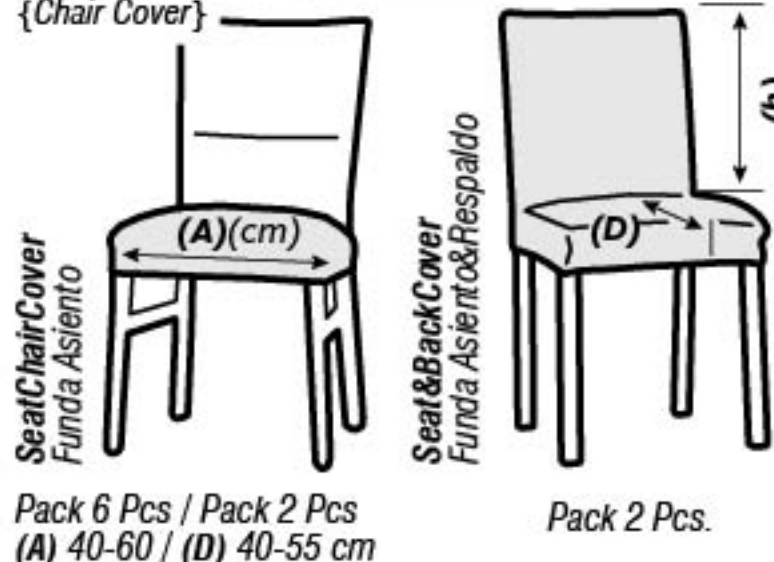

8.-SILLA
{Chair Cover}