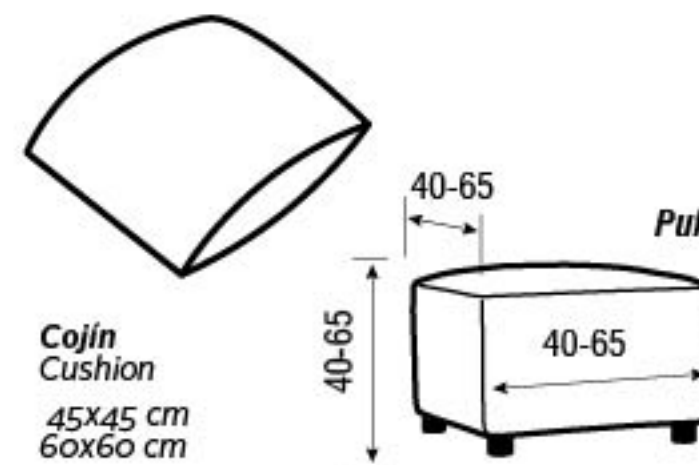

9.-SILLA
{Chair Cover}

Pack 6 Pcs / Pack 2 Pcs
(A) 40-60 / (D) 40-60 cm

8.-RELAX PIES JUNTOS
{Joined Feet Recliner Cover}

10.-PUFF & COJIN
{Puff & Cushion Cover}

RECOMENDACIONES DE USO.
{Recommendations for use}.