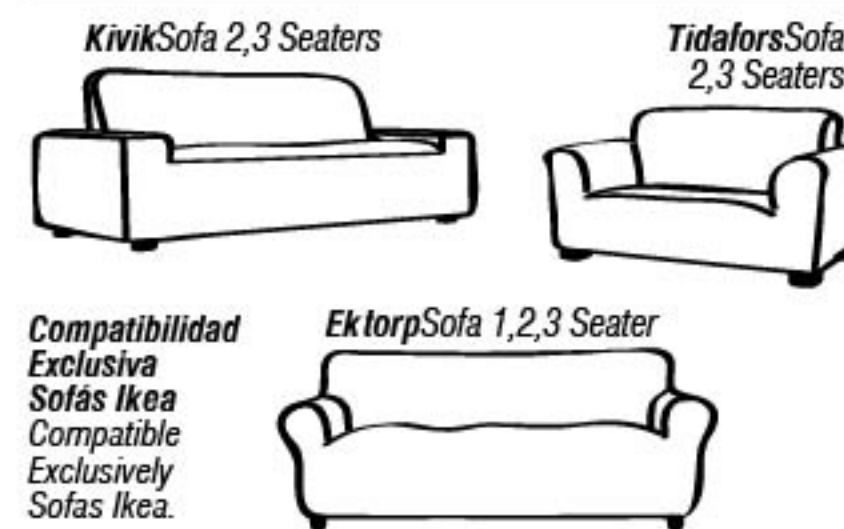

1.-CHAISE LONGUE {Chaise Longue Sofa Cover}

2.-SOFA {Sofa Cover}

4 Bandas elásticas
Elastic Bands

SUPERFIT SYSTEM
Contents/
.1Seater - 2FoamBars
.2Seats - 4FoamBars
.3Seats - 4FoamBars
.4Seats - 5FoamBars

1 PlazaSeater A70-110
2 PlazasSeats A140-180
3 PlazasSeats A180-230
4 PlazasSeats A230-270
5 Plazas A270-X (Hand Made)
(Confeccionado a medida)

3.-SOFA CHESTERFIELD {Chesterfield Sofa Cover}

4.-SOFA RINCONERA {Corner Sofa Cover}

CARACTERÍSTICAS {Features}.

(1).-FUNDA SOFÁ CHAISELONGUE.

- *.-Equipada con 2 Bandas elásticas situadas en la parte inferior, justo en el vértice generado entre los dos tramos del chaiselongue. Uniendo estas cintas conseguirás una sujeción perfecta.
- *.-Contiene 6 Barras de espuma de poliuretano insertables en el hueco entre el respaldo-asiento y los reposabrazos-asiento. Se consigue un ajuste perfecto & enfundado estable.

(1) CHAISE LONGUE SOFA COVER.

- *.-The long-arm chaise longue cover has 2 elasticated bands located at the bottom of the seam between the two sections. Fix across the back for better grip..
- *.-The cover comes complete with 6 removable foam inserts for use in the space between the back and the seat and the armrest and the seat, for a perfect fit and to stop the cover sliding..

(2).-FUNDA SOFÁ. (SUPERFIT SYSTEM).