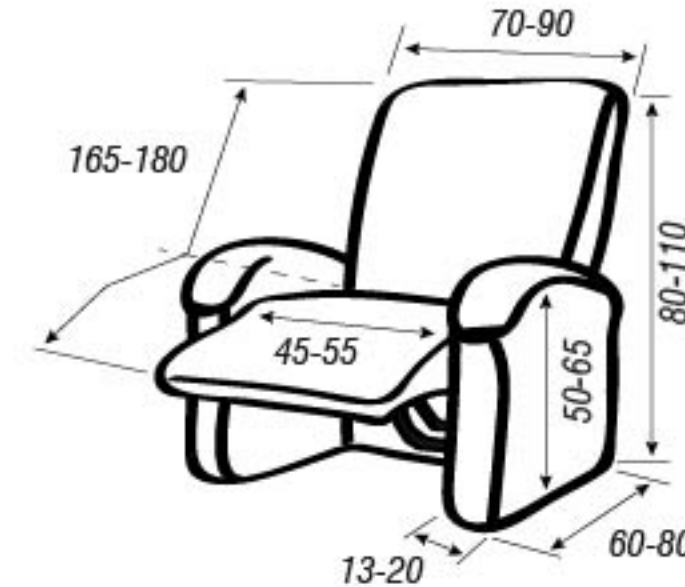

8.-RELAX PIES JUNTOS
{Joined Feet Recliner Cover}