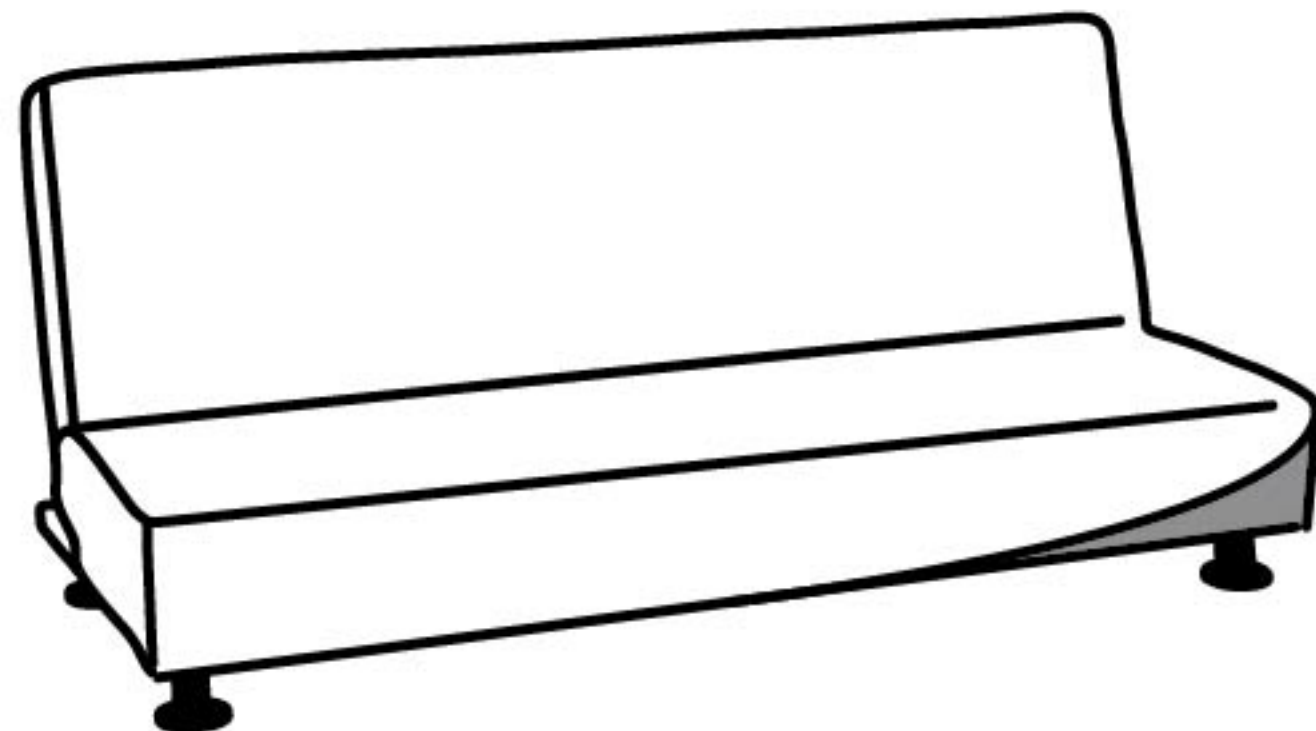

LikeTheChange!

As a transformation!
We invite you to "Visual Novel"
where your furniture is
starring and stylist are our
Sofa Stretch Covers.

The fascinating story of improvement,
coexistence, searching for finest sense
of esthetic, not giving up in
oblivion and more than anything
"knowledge to prolong in time",
in most pragmatic and innovative
"Lifecycle", one the most Functional
Yet Charming item, used on daily
basis at our homes
"The Sofas".

"Extend the lifecycle of your sofas"
.- Nueva Textura S.L.

**“
Alarga
la Vida...
...de tus ”
Sofás**

”