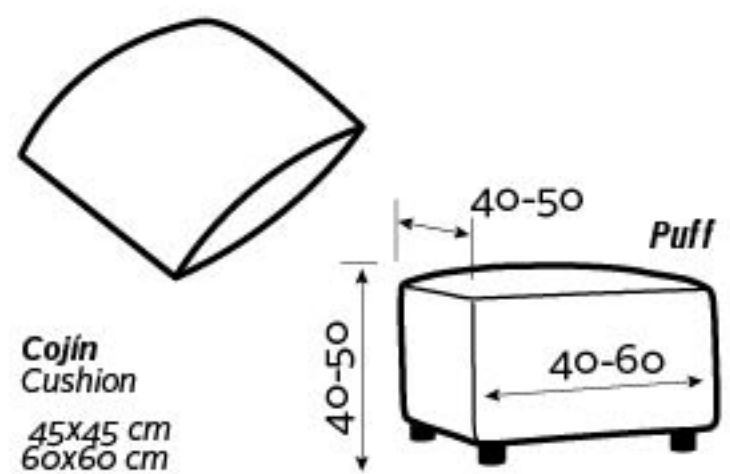

9.-PUFF & COJIN
{Puff Cover & Cushion Cover}