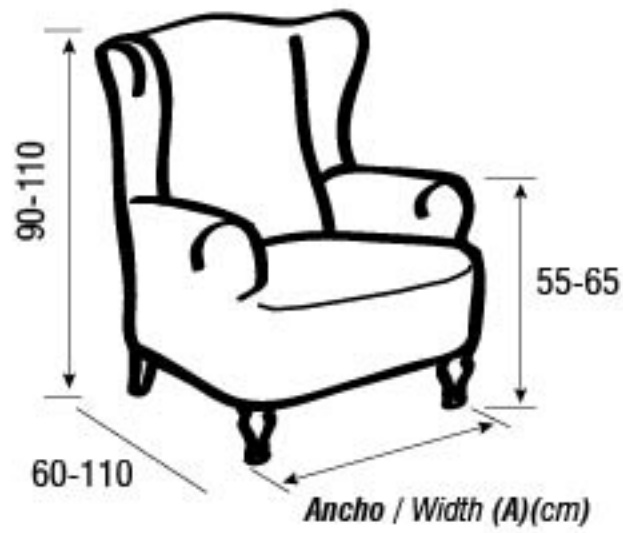

5.-OREJERO
{Wing Chair Cover}